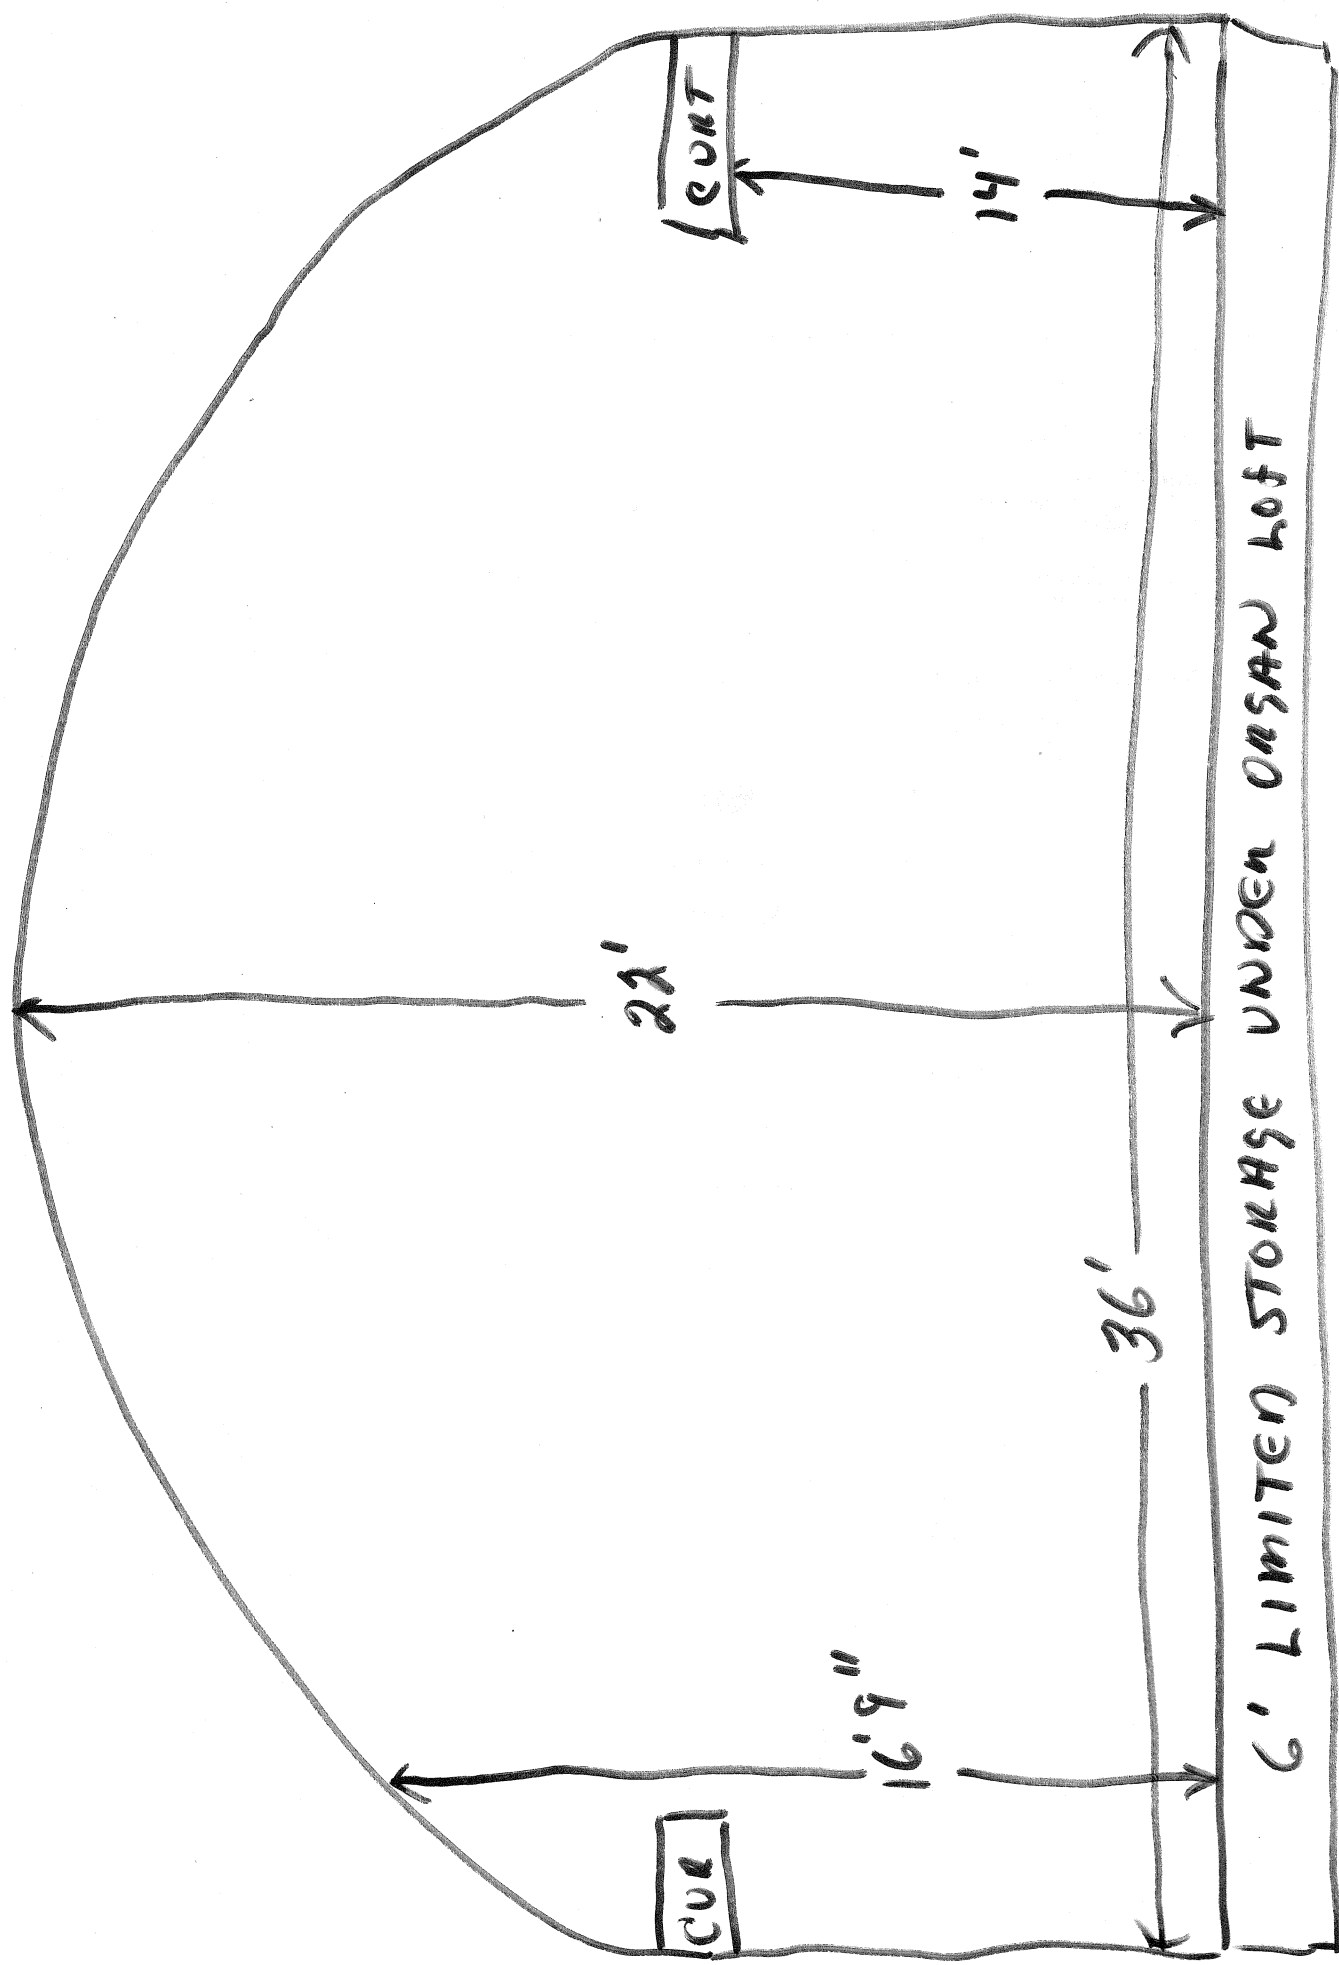

FRONT

22'

14'

36'

6' LIMITED STORAGE UNDER OASAN LOFT

CUB

16'9"

CUB